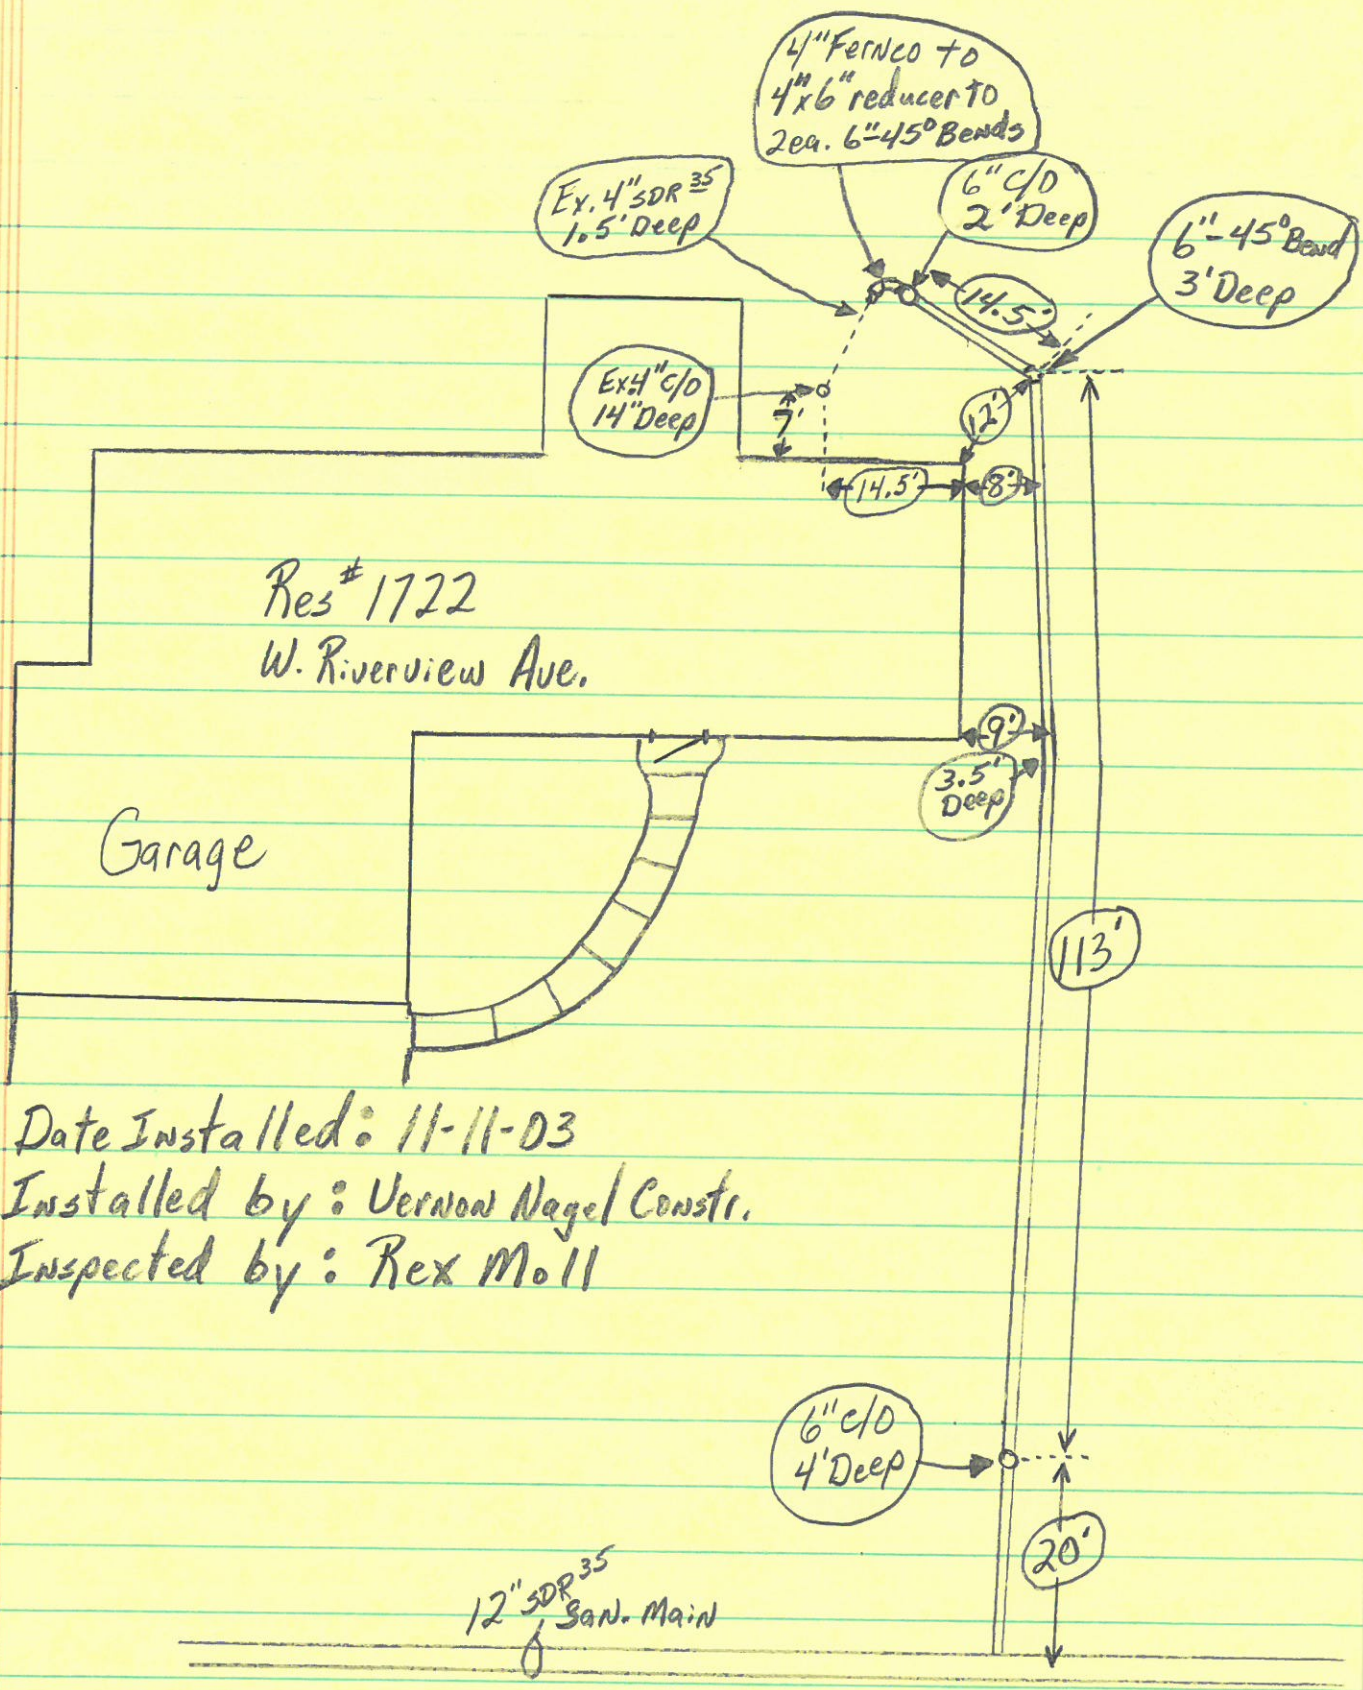

Res# 1722  
W. Riverview Ave.

Garage

Date Installed: 11-11-03  
 Installed by: Vernon Nagel Constr.  
 Inspected by: Rex Moll

12" SDR<sup>35</sup> San. Main

Date Installed: 11-11-03  
 Installed by: Vernon Nagel Constr.  
 Inspected by: Rex Moll